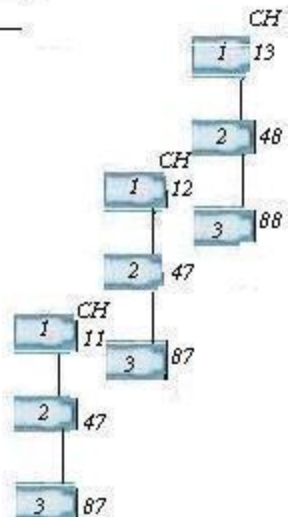

CYC Color R 26 (Red) R 80 (Blue) R 90 (Green) R22 (Amber)

Ground Row Colors Color R 26 (Red) R 80 (Blue) R 90 (Green) R22 (Amber)

BLACK SCRIM

HUNG FOR CYC TEMPLETS

- NOTE: 1. Other specials may be requested depending on program
 2. The ground row and Hazer is also requested if there is no extra charge in using it.
 3. White Cyc, and Black Scrim are also requested
 4. Company will bring the gel for the onstage booms (trees)

We realize all houses are not the same, please contact us if your house can not fulfill the requirements of this plot, and we will work with you to achieve a resolution.

Dallas Black Dance Theatre Touring Plot

PLOT DESIGN BY: MILTON T. TATUM
 214-355-6695 214-871-2376
 email: m.tatum@dbdt.com

NOT TO SCALE... (1/4 IN SCALE WORKS...)