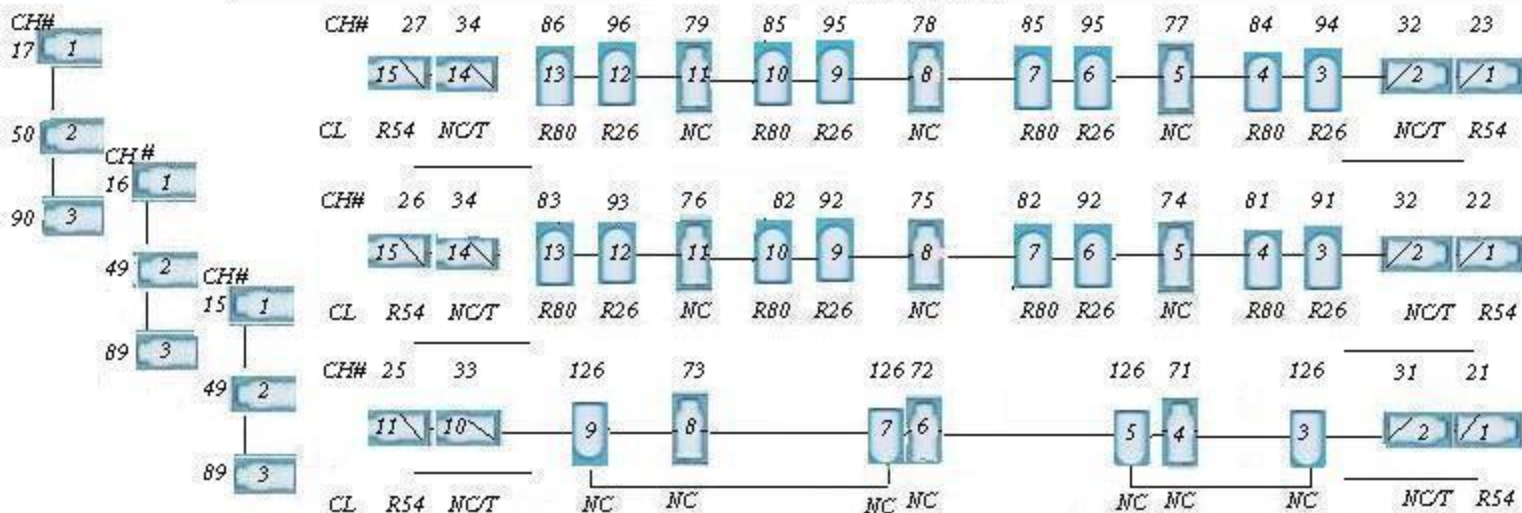

CYC Color R 26 (Red) R 80 (Blue) R 90 (Green) R22 (Amber)

Ground Row Colors Color R 26 (Red) R 80 (Blue) R 90 (Green) R22 (Amber)

BLACK SCRIM

HUNG FOR CYC TEMPLETS

- NOTE: 1. Other specials may be requested depending on program
 2. The ground row and Hazer is also requested if there is no extra charge in using it.
 3. White Cyc, and Black Scrim are also requested
 4. Company will bring the gel for the onstage booms (trees)

We realize all houses are not the same, please contact us if your house can not fulfill the requirements of this plot, and we will work with you to achieve a resolution.

Dallas Black Dance Theatre Touring Plot

PLOT DESIGN BY: MILTON T. TATUM
 214-355-6695 214-871-2376
 email: m.tatum@dbdt.com

NOT TO SCALE... (1/4 IN SCALE WORKS...)